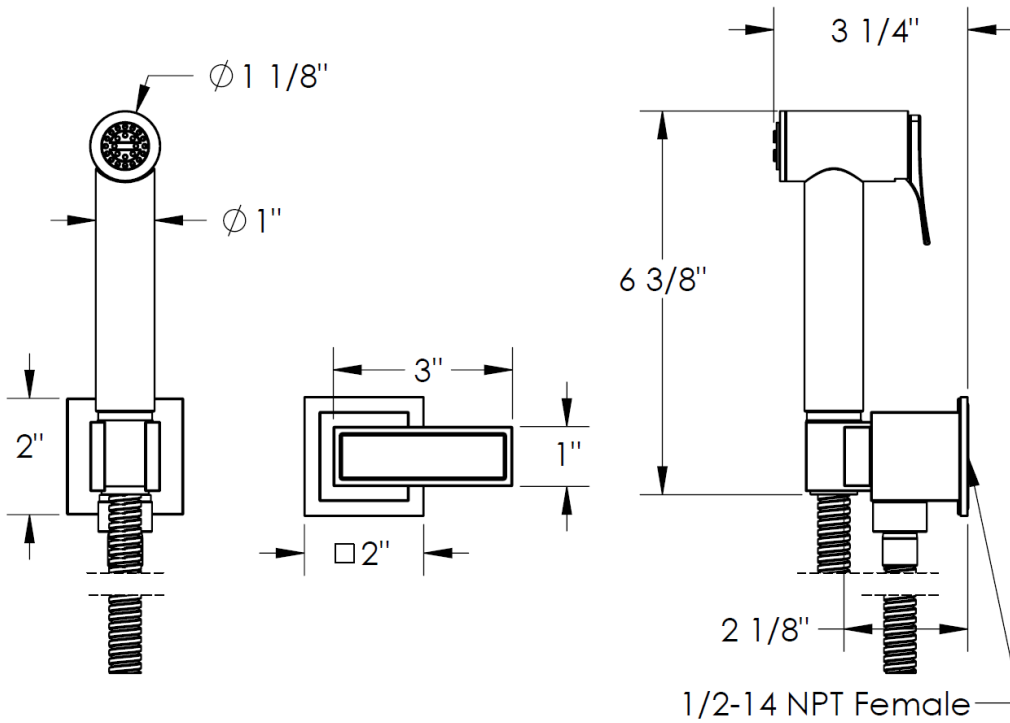

97-4.4

Single Control Bidet Spray Set

Meets the applicable requirements of ASME A112.18.1-2005/CSA B125.1-05, entitled "Plumbing Supply Fittings"

WATERMARK DESIGNS 4/30/2015

350 Dewitt Ave Brooklyn NY 11207 USA T 718 257 2800 F 718 257 2144 info@watermark-designs.com